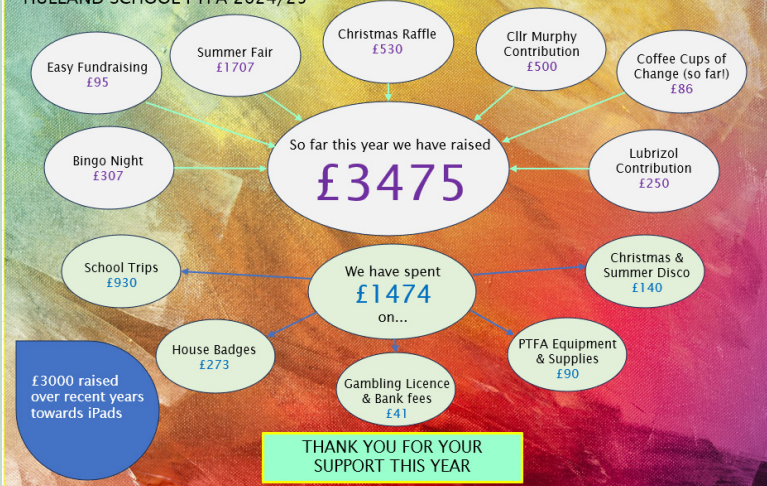

Staffing - September 2025

- Class 1: Mrs Williams (Monday -Friday)
- Class 2: Miss Quinn (Monday - Wednesday & Thur AM)
  Mrs Shaw (Thursday PM & Friday)
- Class 3: Miss Hunter (Monday - Wednesday)
  Mrs Skinner (Thursday & Friday)

Christian Aid

We are incredibly proud of Class 3, who have been working hard to raise money for Christian Aid. Through their creativity, teamwork and dedication, they have managed to raise an impressive £238 to support communities in need around the world. A big well done to everyone involved - your kindness is making a real difference!

Diary Dates

- Break up: Thursday 24th July
- INSET: Thursday 4th September
- INSET: Friday 5th September
- Back to School: Monday 8th September

Thank You from Mrs Shaw

As my first term comes to a close, I want to thank everyone for the warm welcome and support. It's been a joy to get to know our children, staff and families. I'm proud of all we've achieved together. I'm excited for what's to come next term!

Summer Fair

Message from Hulland School PTFA

We are pleased to announce that the Hulland School Summer Fair and raffle raised an amazing £1,707! Thank you so much to all the people who came and supported either on the day, or by buying raffle tickets or grid reference squares beforehand.

Big thanks to all of the parents and relatives who helped by organising, making, baking and donating refreshments and prizes. A special thanks to Katrina, Norma, Janet, Pam, Lyndsey and Maureen from the village for helping make the day a success also.

We also couldn't have such a great fundraising event without amazing prizes, thank you so much to: